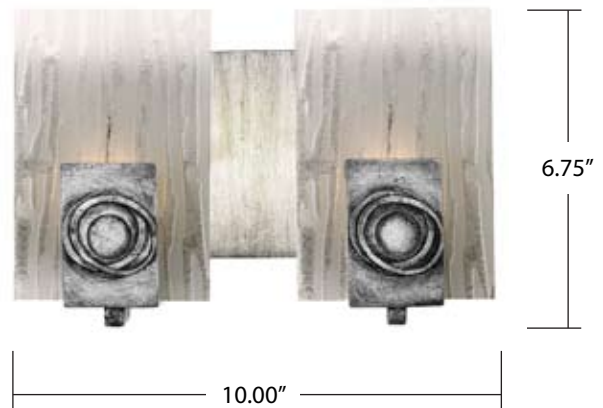

## Polar ADA 2-light Halogen Vanity / Sconce

**Model** 182B02

**Description** Casual contemporary ADA bath light in recycled steel with ice crystal recycled plate glass

**Standard Finish** Blackened Silver

**Width / Diameter** 10 in. / 25.4 cm

**Height** 6.75 in. / 17.1 cm

**Length** n/a

**Extension** 3.25 in. / 8.3 cm

**Hanging Weight** 2.5 lb. / 1.1 kg

**Cable** n/a

**Backplate** 4.5 x 4.5 x 0.625 in. / 11.4 x 11.4 x 1.6 cm

**Top-to-mount** 3 in. / 7.6 cm

**Glass** 4 x 6 in. / 10.2 x 15.2 cm

**Lamp type** (2) 50W G9 halogen, included

**Listing** UL - C

**Wiring** North American, 110/220

**Stems/hooks** n/a